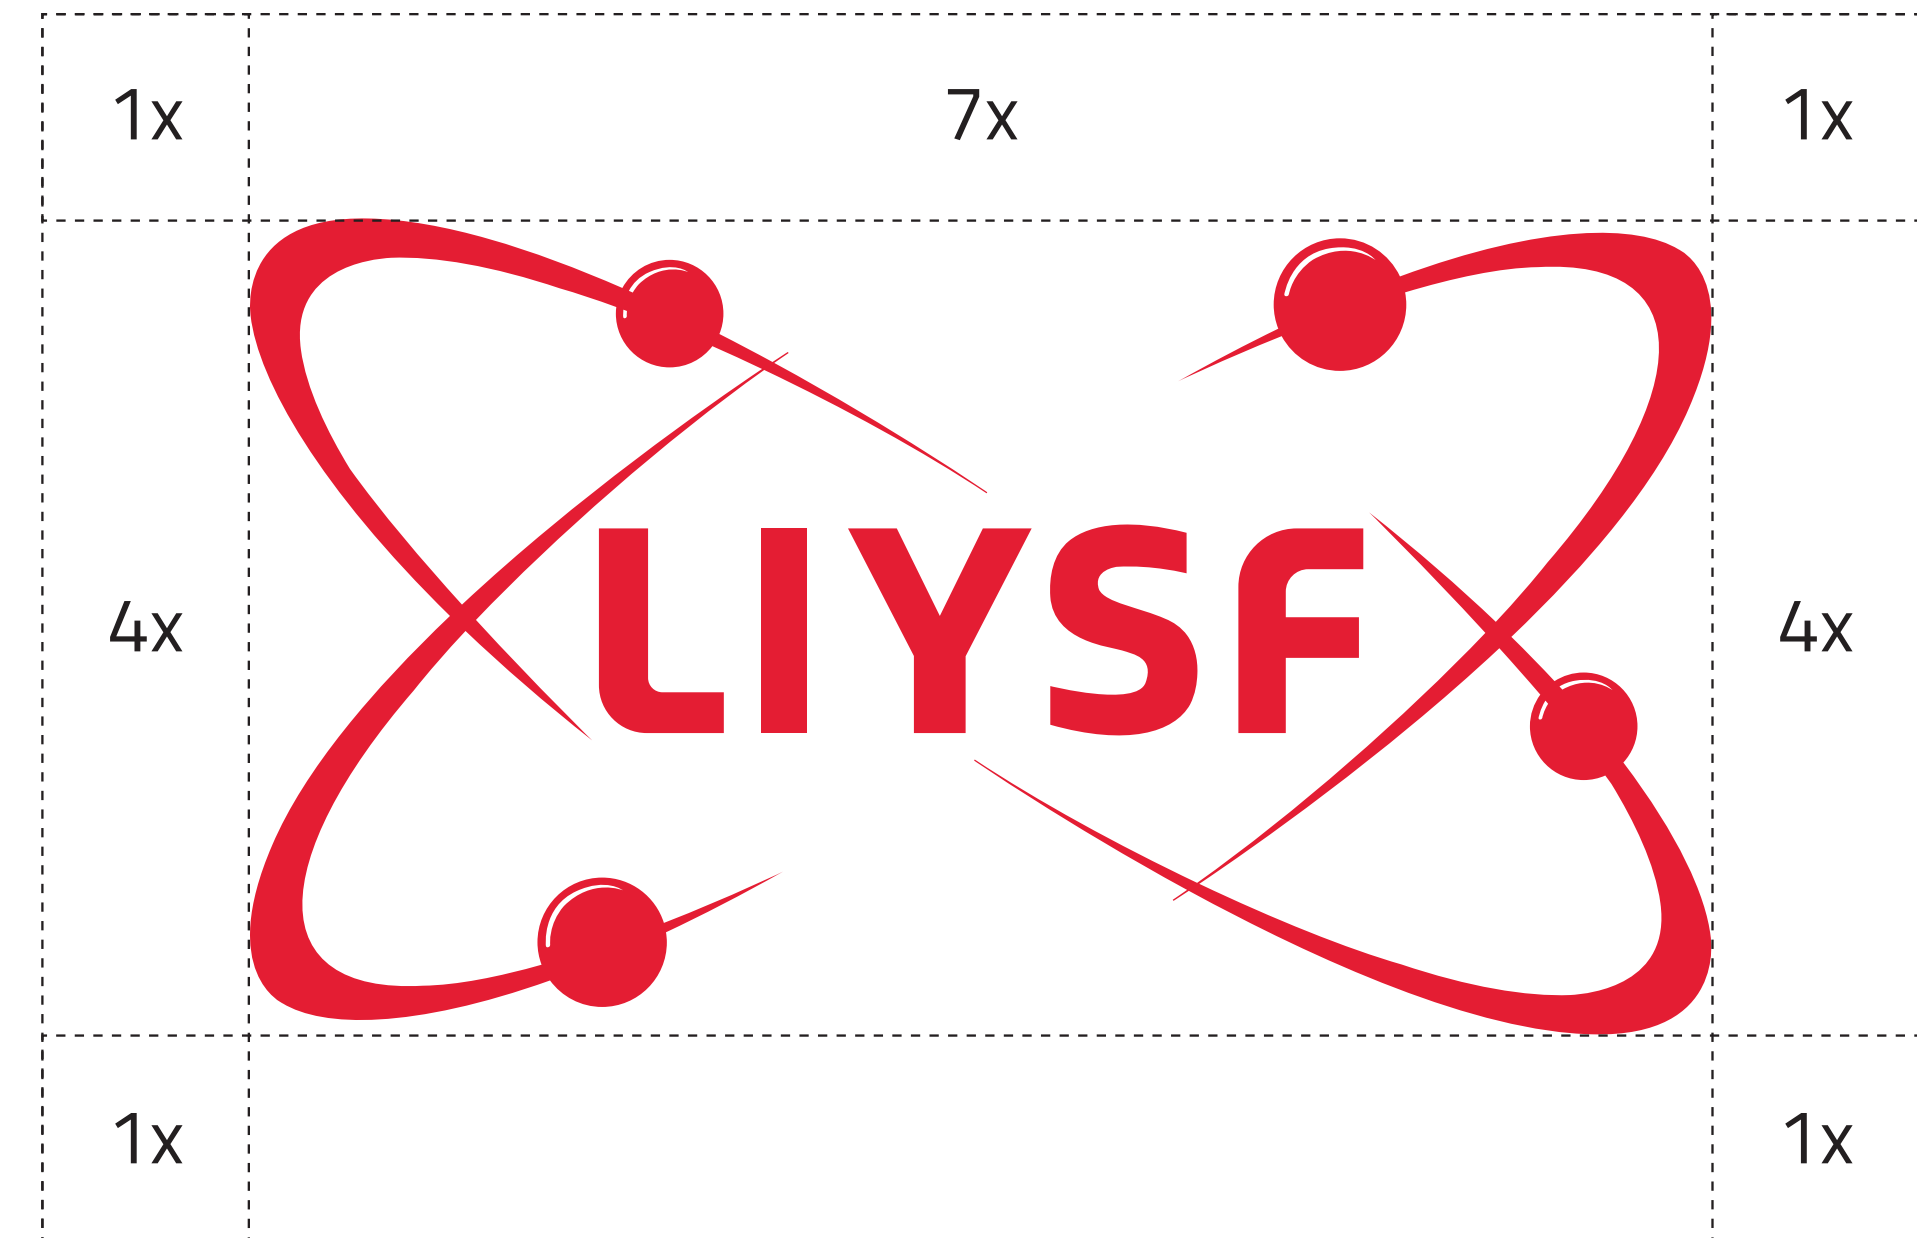

LIYSF Logo Guidelines

LIYSF Logo Guidelines

- There are three formats and a variety of colours available which you can find on the next slide

Text Type Logo

The text 'LIYSF' is displayed in a bold, red, sans-serif font, centered on a light gray rectangular background.

The minimum recommended size for the masterbrand logo is 30mm wide (150 pixels online).

It should never be used below 10mm wide (75 pixels online).

Do's & Don'ts

— There are three formats and a variety of colours available of our logo